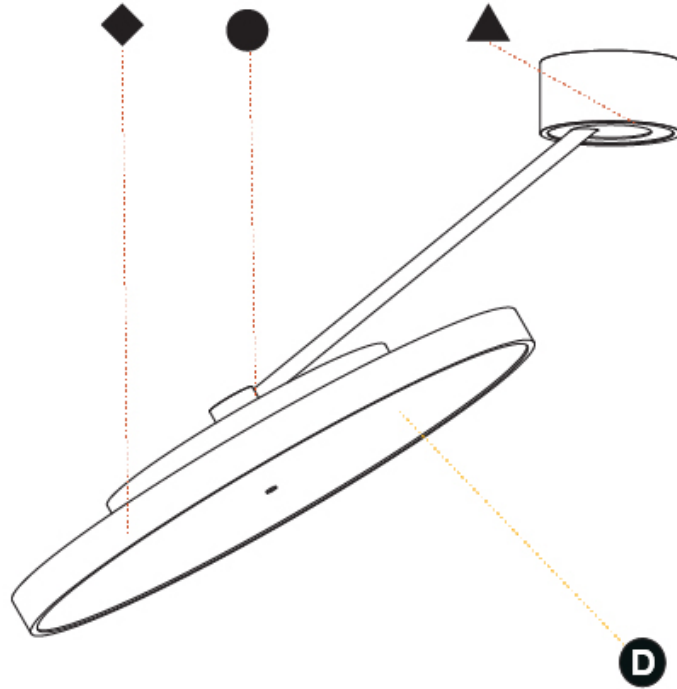

SIGN DIVA DANCER KORONA SUSPENSION

A300047-

PROJECT	_____
TYPE	_____
SPECIFIER	_____
QUANTITY	_____
DATE	_____

A