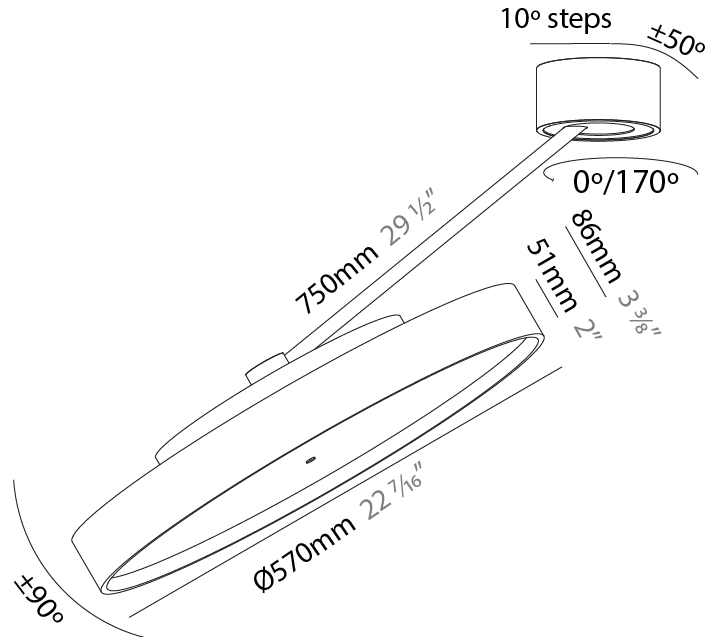

GENERAL

Series: Sign Diva Dancer
Subseries: Sign Diva Dancer Korona
Brand: Prolicht
Division: Architectural
Mounting Type: Suspension
Mounting Location: Ceiling
Subcategory: Pendant

PHYSICAL

Shape: Round
Diameter (mm): 570
Diameter (in): 22 7/16
Height (mm): 870
Depth (mm): 86
Height (in): 34 1/4
Depth (in): 3 3/8
Light Distribution: Adjustable / Direct
Weight (kg): 5
Weight (lbs): 11.023

Diffuser: PMMA - Opal / Micro-Prism / Sparkling Secret / Vintage Industrial

Fixture Finish: SSR / BKV / CWI / CRY / HAB / UFT / ITA / RUA / FTG / MYG / LOD / PUS / FRO / FUP / KIA / POP / BLS / SPG / MEY / GOH / GUM / CHC / COM / ABZ / JAG / OBR / MOS / ROR

Fixture Material: Extruded Aluminum / Steel

ELECTRICAL

Lamp Type: LED (Zhaga Standard)
Input Wattage (W): 52.8
Total Output Wattage (W): 47.52
Dimming: Tri-Mode (Non-Dimming and Phase Dimming (120Vac only) and 0-10V Dimming)
Driver Included: Yes
Driver Location: Integrated
Driver Type: Constant Current - Universal
Driver Class: Class 2
Input Voltage (V): 120 - 277
Constant Current (MA): 350

LED

Color Temperature (*K): 2700 / 3000 / 3500 / 4000
Max. Delivered Lumen (lm): 5060 / 6320 / 6448 / 6580
CRI: >90 CRI
Lamp Life (hrs): 50000

OPTICAL

Adjustability: Rotational Canopy 170°; Tilting Canopy ±50°; Tilting Head ±90°

RATINGS AND CERTIFICATIONS

Certified By: Certified for North American Standards
IP rating: IP20